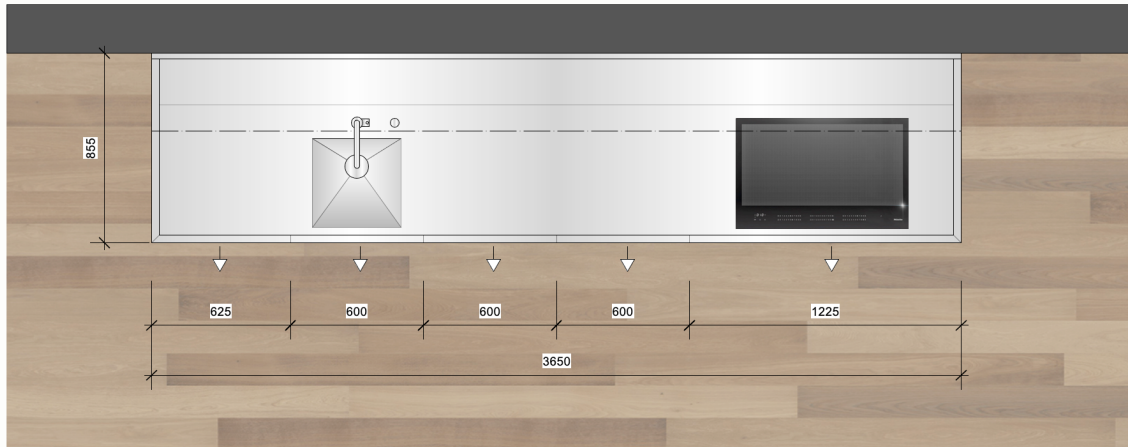

40% discount

Boffi kitchen showroom

1. Kitchen

Brand	BOFFI	CHF	49'129.00
Modell	K21		
Counter top	Stainless steel C.R.S. Scotch Brite ST.		
Finish fronts	Ecolac arctic white		
Finish inside	Melamin elm		
Base	Aluminium white mate laquered		
Rare Panel	Stainless steel C.R.S. Scotch Brite ST.		
Base	Upper in Ecowood Xilo 2.0 planked grey		
Accessoires	Drawer inster		
Upper units	Ecolac arktisch weiss inkl. Dampfabzug		
Dimensions	L. 3650 x T. 855 x H. 930/1080 mm		

Grundriss

Ansicht